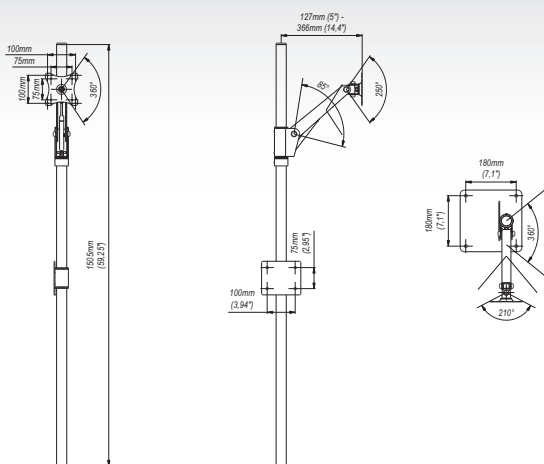

# SV50 ■ LCD Stand with gas spring 14"-22"

## Features

- 1 GAS SPRING
- 2 ADJUSTABLE POSITION  
vertical and horizontal with 360° rotation
- 3 QUICK INSTALLATION  
easy installation of the product

## Technical Data

75x75 mm 100x100 mm	14"-22"	10 Kg	min. 75x75 mm max. 100x100 mm
250°	1505 mm	360°	

## Trade Information

Index	Colour	Package	EAN
SV50c-B	■	■	5908252960958
SV50s-B	■	■	5908252960965

Package Dimensions [mm] (H x W x D)	1600x220x220
Weight [Kg]	10